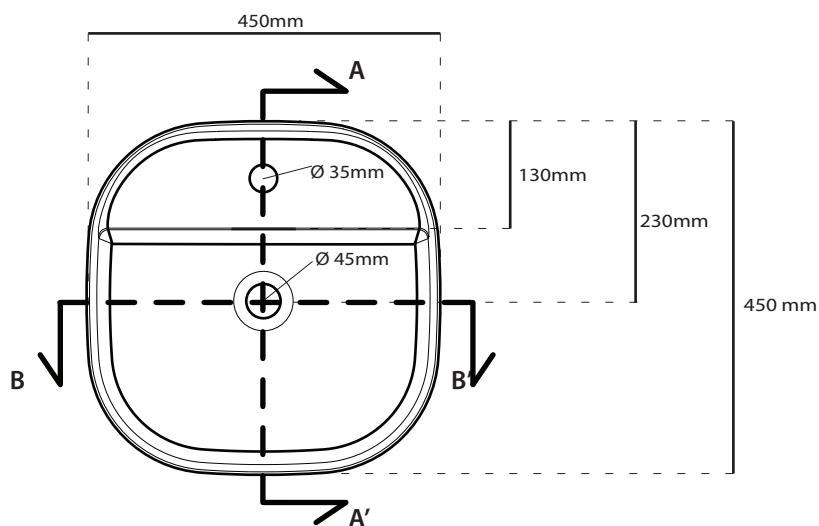

 **OTTANIO**
Blue Petrol cod. **7403ON**

ACCESSORI

PILETTA CON COVER IN CERAMICA
Open drain with ceramic cover

 cod. **9916**  cod. **9916MT**

 cod. **9916NE**

 cod. **9916NEMT**

 cod. **9916SA**

 cod. **9916ON**